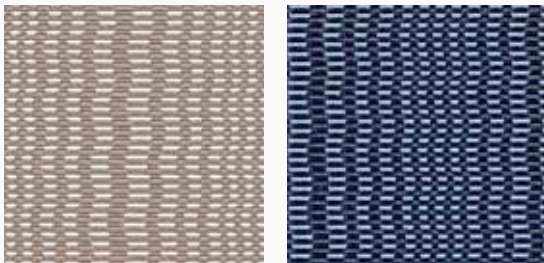

Swell

WEAVE INTRODUCTION – WOVEN FLOOR MAT

Developed through a process of handloomed iteration, Swell began with the intention to capture and evoke movement in a woven textile. Graphic lines are reimagined as waves, creating a lively surface of undulating yet orderly stripes.

Backed with slip-resistant latex. Suitable for indoor and outdoor use. Made in the USA with TerraStrand® and Microban®. Free of phthalates.

Sizes:

23" × 36" / 59 × 92 cm
72" × 106" / 182 × 269 cm
35" × 48" / 89 × 122 cm
26" × 72" / 66 × 182 cm
46" × 72" / 118 × 182 cm
30" × 106" / 76 × 269 cm

New Colors:

Stone, Storm

STORM, Swell