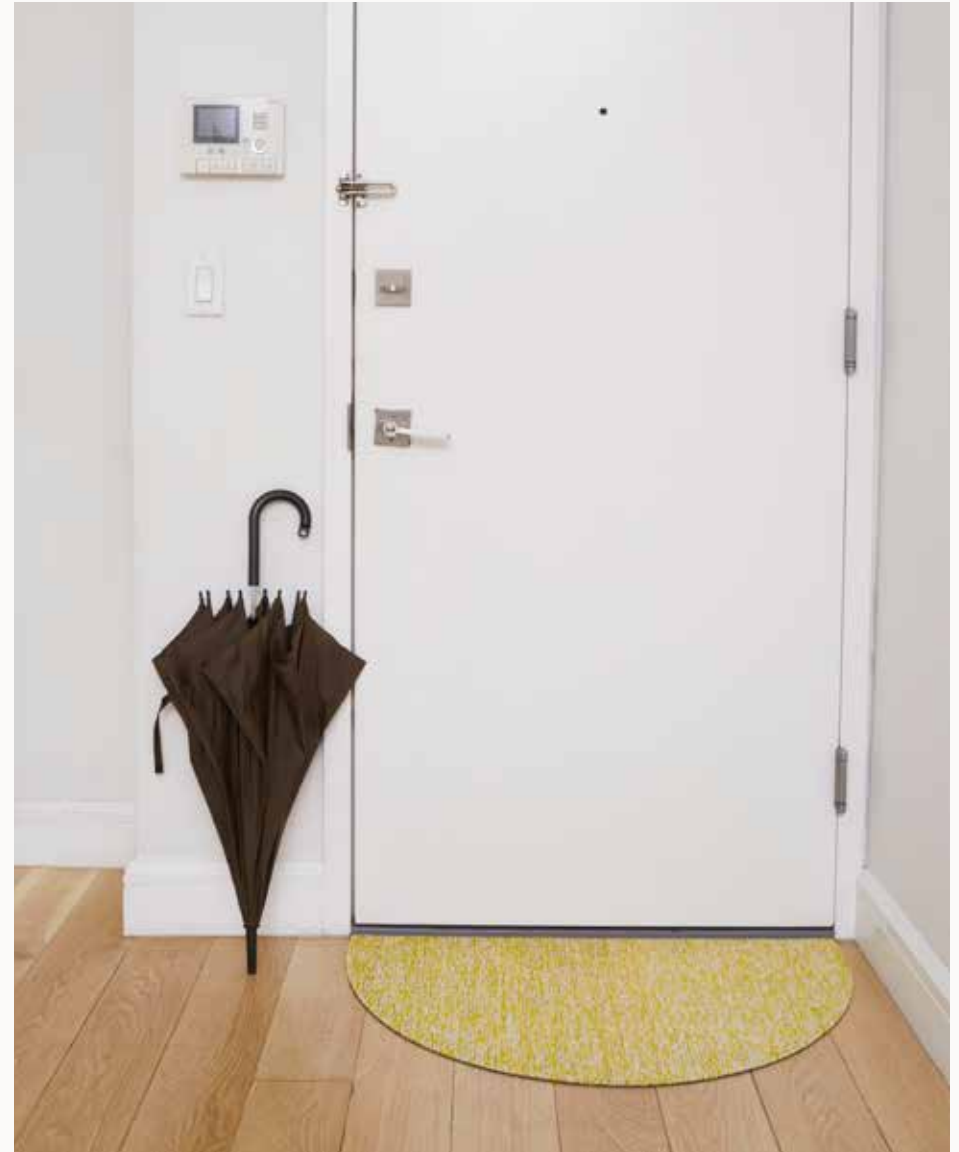

Heathered Shag

NEW COLOR – INDOOR / OUTDOOR SHAG FLOOR MATS

Shag indoor/outdoor mats are made by tufting custom extruded yarns as loops onto a primary backing and then binding them onto a hardworking vinyl that could weather any storm outdoors and provides functionality underfoot indoors. Shag mats are ideal for bathrooms, outdoor terraces, pool areas, and entryways. Offered in five sizes: doormat, utility mat, big mat, runner, and welcome mat.

Resistant to mold, mildew, and chlorine. Made in the USA with TerraStrand® and Microban®. Free of phthalates.

Sizes:

Doormat	18" x 28" / 46 x 71 cm
Utility Mat	24" x 36" / 61 x 91 cm
Big Mat	36" x 60" / 91 x 152 cm
Runner	24" x 72" / 61 x 182 cm
Welcome Mat	21" x 36" / 53 x 91 cm

New Color:

Lemon

LEMON, Heathered Shag