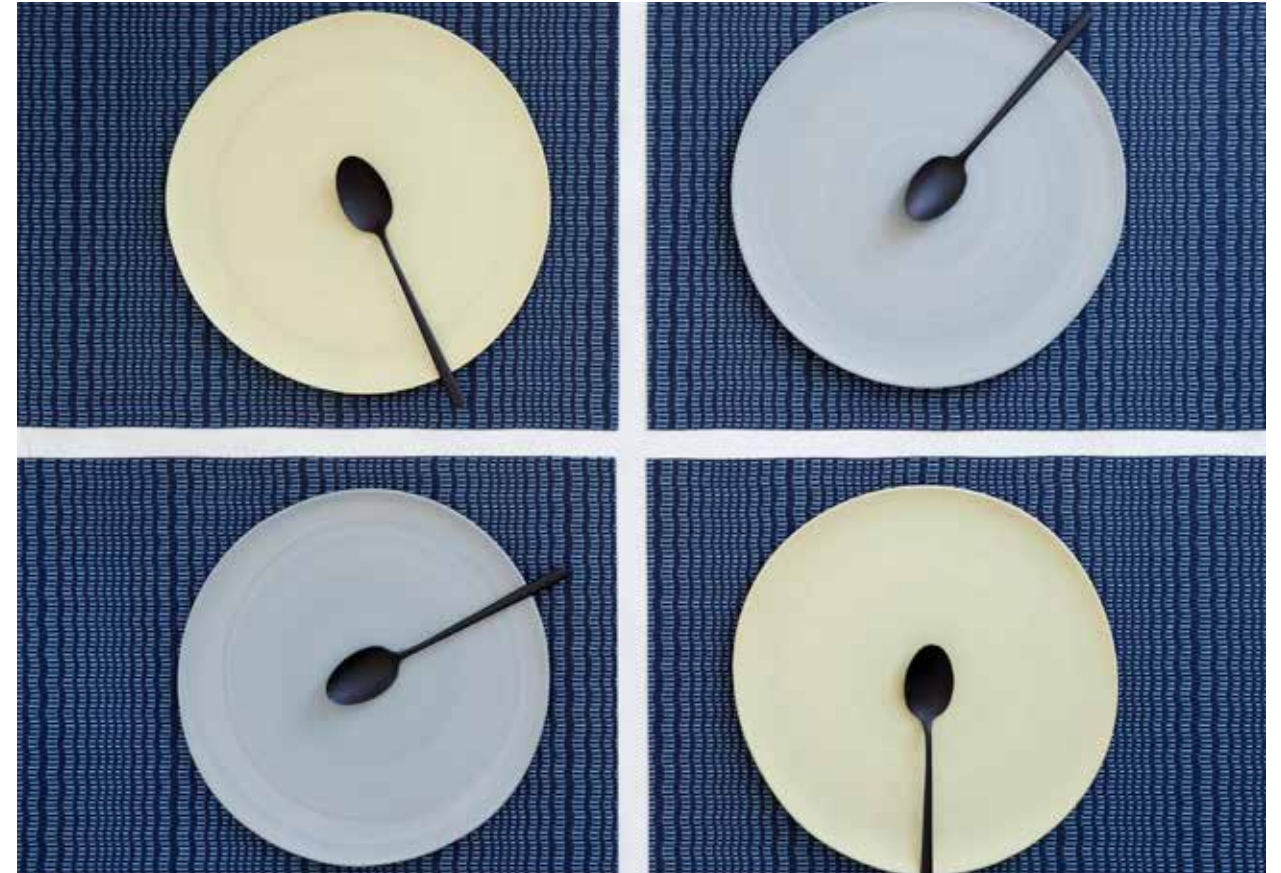

STORM, Swell