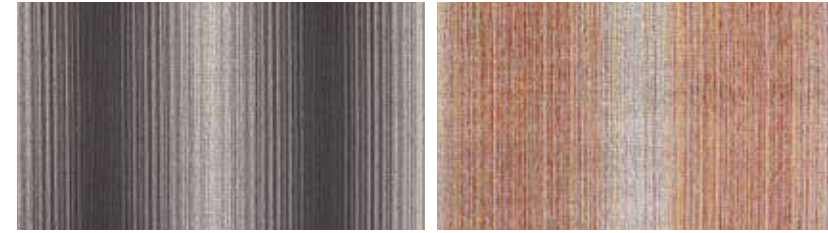

STONE 002 SUNRISE 001