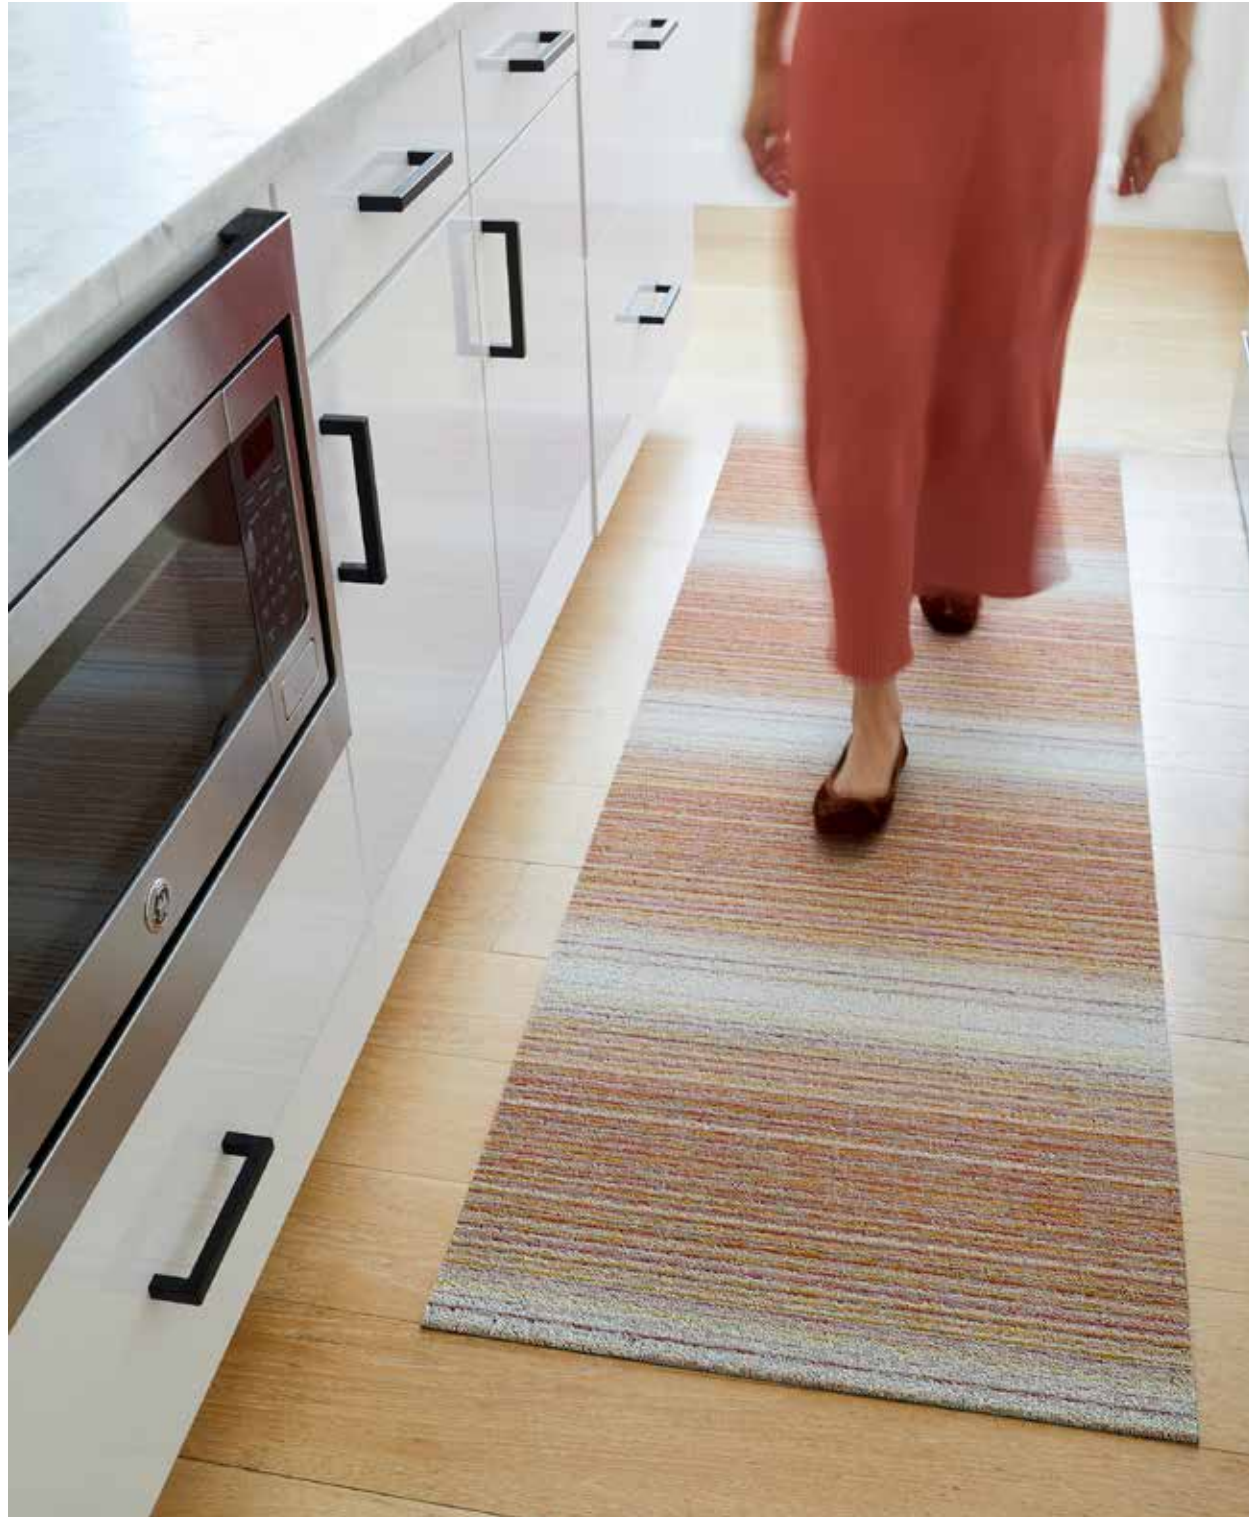

SUNRISE, Fade